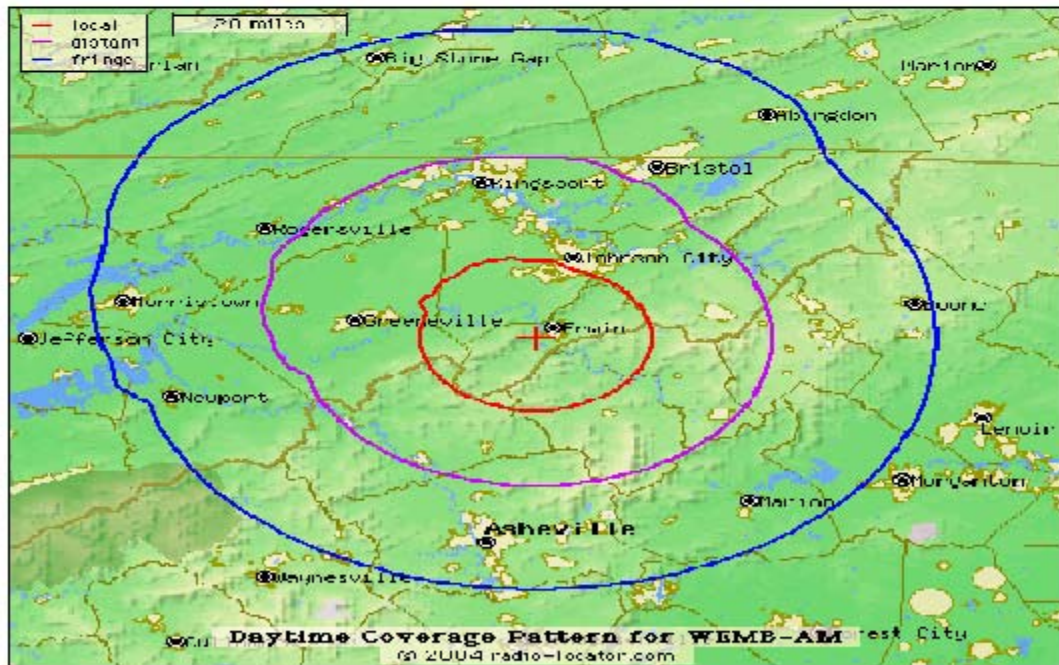

About WEMB

**East Tennessee and Western North Carolina come to one station, 1420 WEMB for music and information.**

**"Tennalina" is WEMB's unique geographical listening area, bridging East TENNessee and Western North CaroLINA.**

**SUN 7A-5:30P**—**RELIGIOUS PROGRAMMING**—*MUSIC & PREACHING INCLUDING LIVE SERVICES AT 11A FROM VARIOUS CHURCHES IN THE UNICOI COUNTY MINISTERIAL ASSOCIATION--AIRTIME DONATED FREE BY WEMB*

An equal opportunity employer

[www.wemb.com](http://www.wemb.com)

WEMB Service Area

**WEMB serves Northeast Tennessee and Western North Carolina with a variety of Family Programming.**

An equal opportunity employer

[www.wemb.com](http://www.wemb.com)